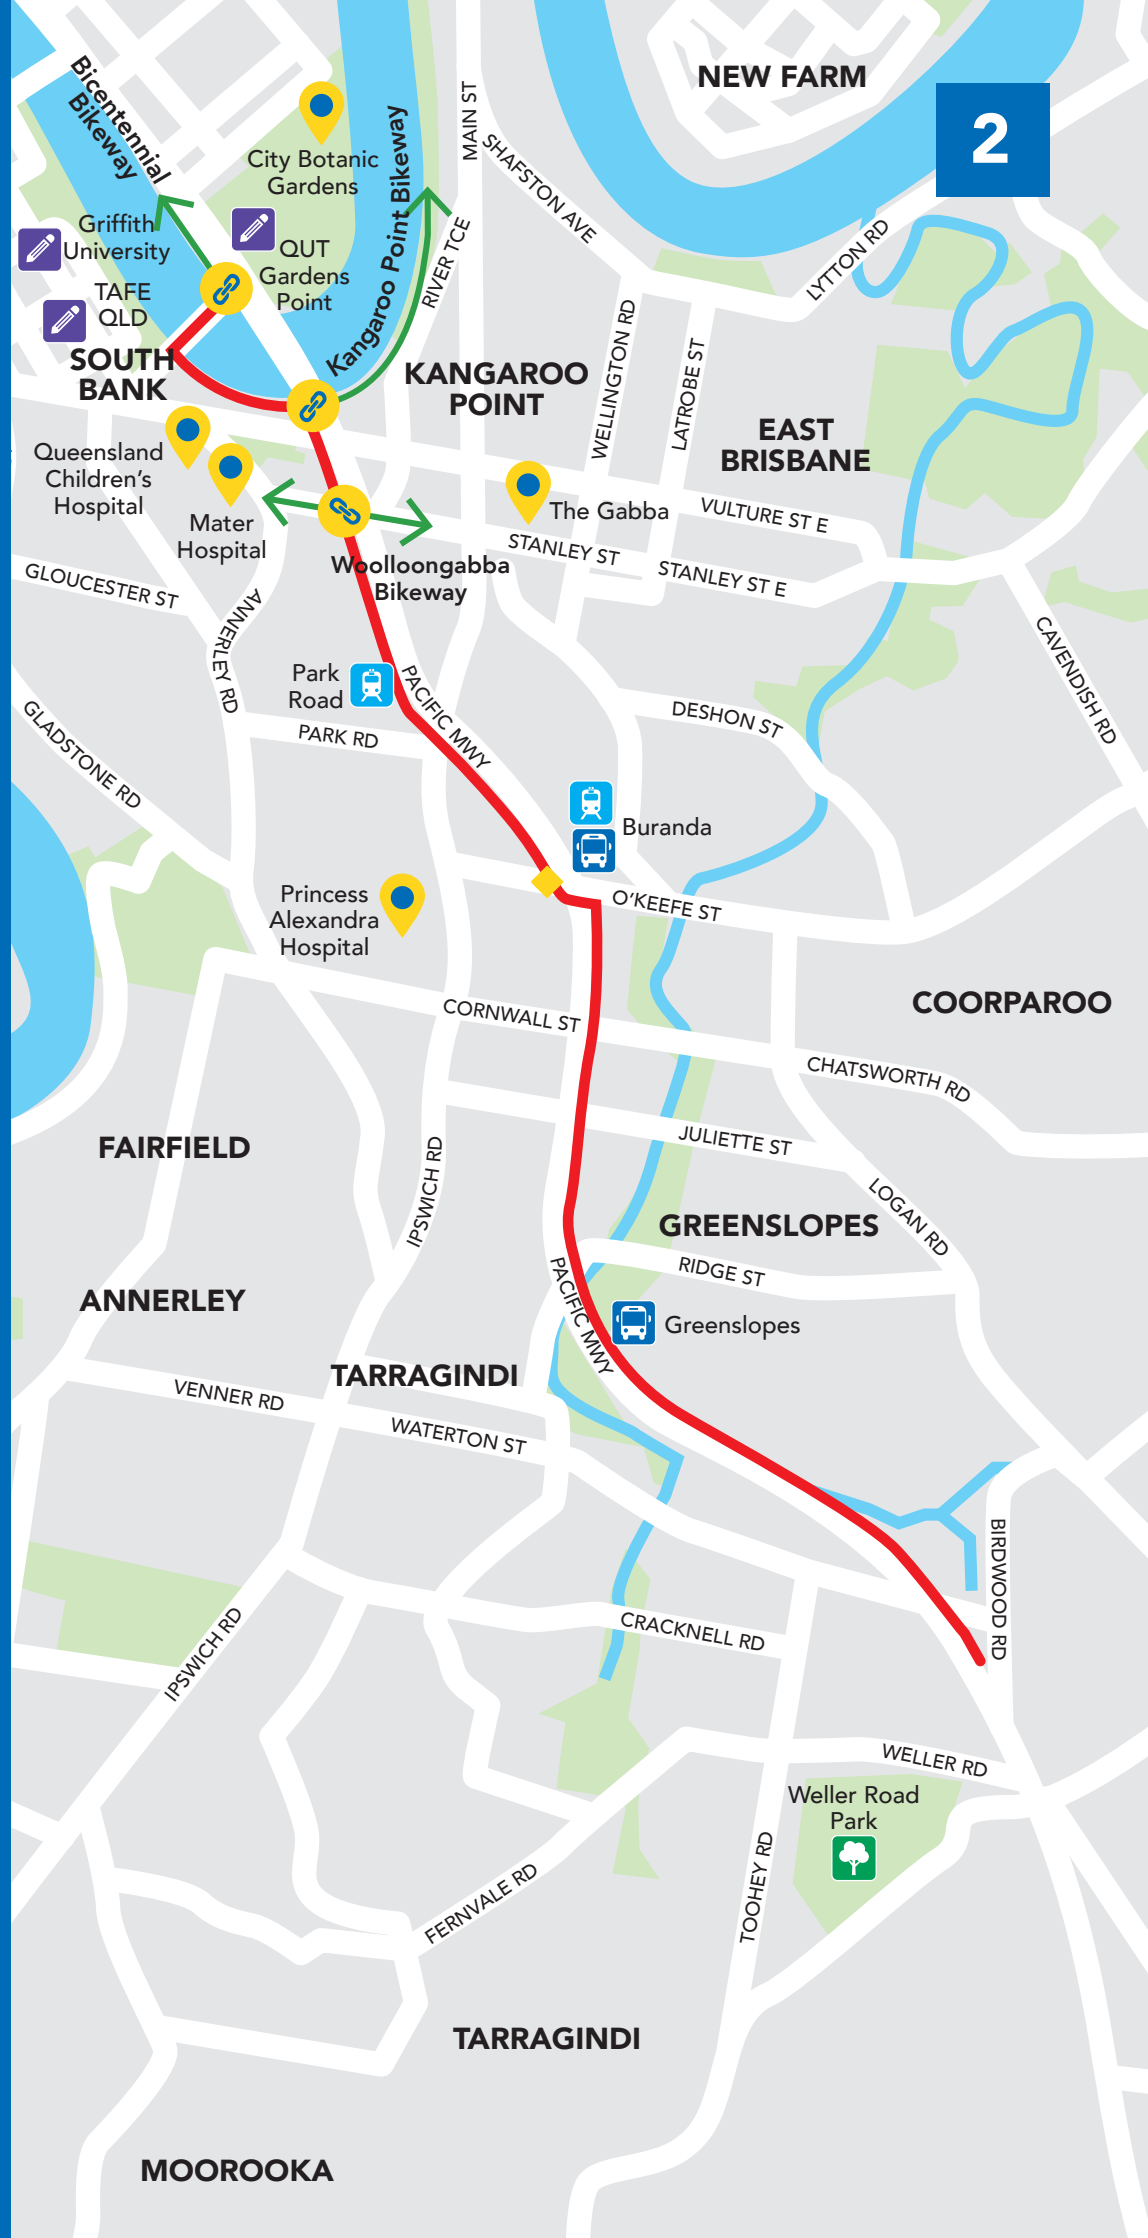

Inner south to city centre

Connections Map

- Kangaroo Point Bikeway 3
- Bicentennial Bikeway 4
- Woolloongabba Bikeway 10

Inner city connections available – see map 20.

Legend

- Inner south to city centre
- Bikeway under construction
- Connecting bikeways
- ◆ Road crossing
- 🛒 Shopping centre
- 🎓 Education
- 🚌 Bus station
- 🚂 Train station
- 🌳 Park

Scale

1:10000